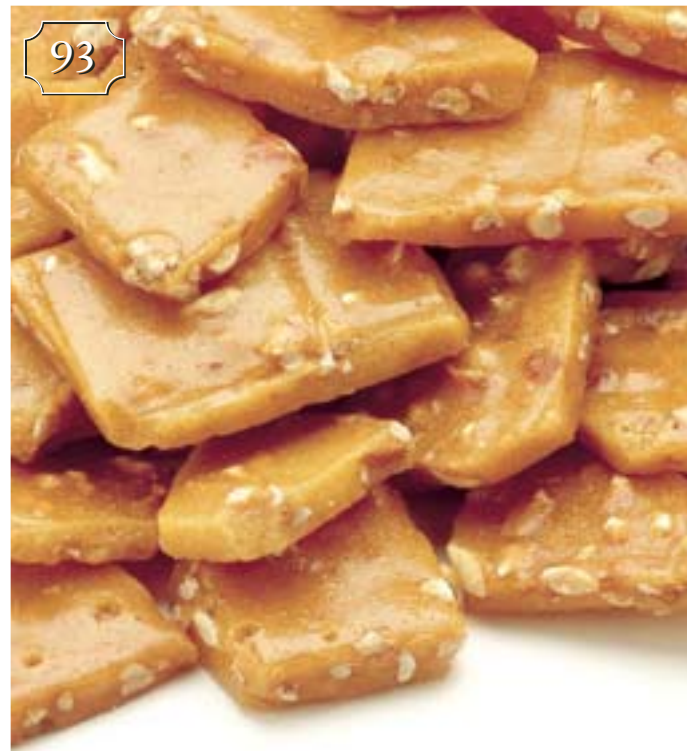

A delicious new twist to the favorites your family loves – crunchy pretzel clusters covered in rich, creamy white chocolate. Enjoy!

#77 (12 oz.) K_D \$8.00

53

91

90

4

93

96