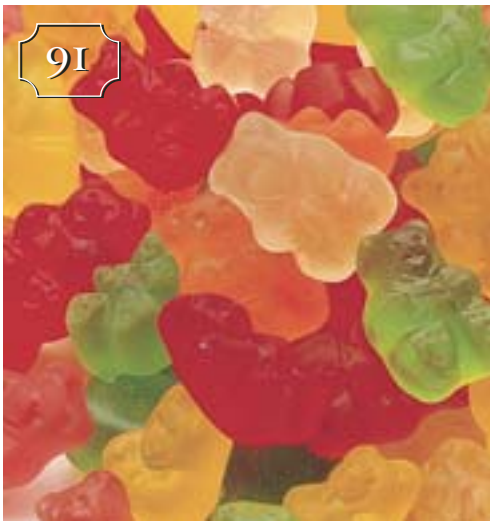

91

90

4

93

96

86

Gummy Bears ~ *Gomitas de oso*

These sweet and chewy bears are sure to delight everyone. A long-time favorite that will bring back memories and make some new ones.

#91 (13 oz.) $6.25

Salted Mixed Nuts ~ *Nueces mixtas saladas*

A delicious party favorite: pecans, almonds, whole cashews, Brazil nuts, and Virginia peanuts. A deluxe assortment of mixed nuts.

#96 (14 oz.) $13.00

Peanut Butter Puffs ~ *Sopfitos de mantequilla de mani*

The delicious taste of peanut butter welcomes you with each one of these candies filled with real peanut butter.

#90 (1 lb. 2 oz.) $6.25

Crisp-P-Cups ~ *Vasitos de cereal de arroz tostado cubiertos de chocolate*

Try these scrumptious cups. They're the perfect combination of crunchy, crisp rice and smooth milk chocolate.

#86 (12 oz.) $8.00

Peanut Butter Supreme ~ *Mantequilla de mani suprema*

A gift that is sure to please the peanut butter lover on your list. We have chosen a variety of our special chocolates, all containing our finest peanut butter blends. A special treat for anyone.

#4 (10 oz.) $7.75

Peanut Brittle ~ *Maní tostado*

Hearty peanuts are smothered in sweet, crunchy brittle, mixed in small batches for peak flavor. One of our all-time favorites.

#93 (12 oz.) $6.25

White Chocolate Peanut Butter Roses ~ *Rosas de mantequilla de mani y de chocolate blanco*

White chocolate roses filled with our creamy peanut butter filling.

#475 (6.5 oz.) $7.50

475