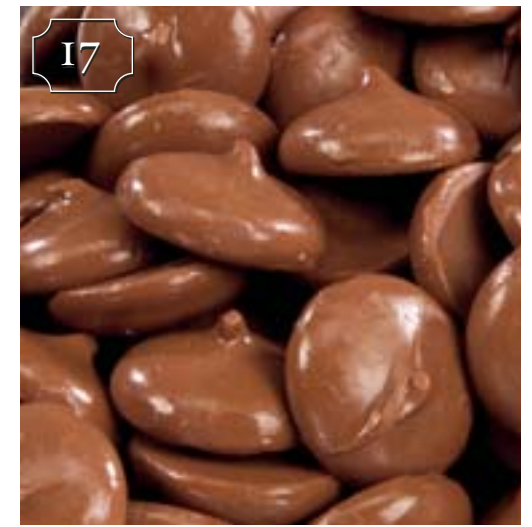

Chocolate Raisin Clusters
Grupos de pasas cubiertos de con leche

A true Wolfgang classic: Chewy raisins and rich milk or dark chocolate in a combination that will leave everybody asking for more. Better order several boxes this year.

#37 Dark Chocolate
(13 oz.) K_D $11.00

#38 Milk Chocolate
(13 oz.) K_D $11.00

Milk Can with Cashew Crunch ~ *Lata con golla y manzana*

This charming milk can tin is filled with our scrumptious cashew crunch.

#29 (8 oz.) K_D $12.00

Littlest Angel ~ *Angeles mas pequenos*

Wolfgang's littlest angel will soften the heart of the sweetest boy or girl in your life. The Littlest Angel Plaque is made with solid milk chocolate.

#59 (2.5 oz.) K_D $4.00

-Low Carb- **Sugar-Free Wafers** ~ *Obleas sin azúcar*

Low-carb, no sugar, tastes great! Sweet goodness is wrapped into each one of these chocolate wafers, made without sugar. Something special for those on a low-carb or sugar restricted diet. Og Net Carbs!

#17 (10 oz.) K_D $9.00

Chocolate Coffee ~ *Café con sabor a chocolate*

Our one of-a-kind process of simultaneously roasting coffee and Wolfgang cocoa produces this rich, full-bodied, deliciously flavored craft-roasted coffee brought to you exclusively by Wolfgang Candy.

#464 (10 oz.) $8.00

Assorted Milk & Dark Chocolate ~ *Surtido de chocolates con leche y oscuro*

Choose from Wolfgang's incredibly rich milk and/or dark chocolate candies in generous 1lb., 12 oz. or 14 oz. boxes.

#9 (1lb.12 oz.) K_D $19.50

#12 (14 oz.) K_D $10.75

Mint Cream ~ *Menta oscura*

Our mints feature creamy mint centers in a delicate dark or milk chocolate shell.

#43 Milk Chocolate
(10 oz.) K_D $7.50

#44 Dark Chocolate
(10 oz.) K_D $7.50