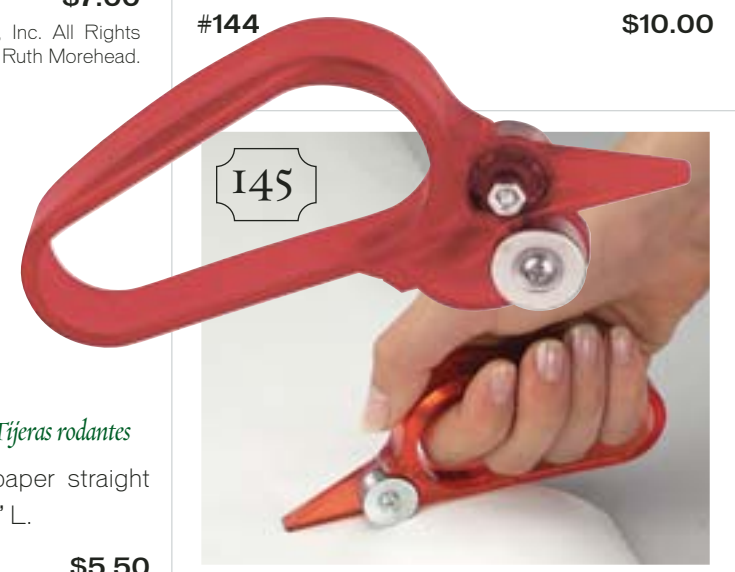

38 sq ft (24" x 19'). Two Sided

#124 \$7.00

I44

Gift Wrap Organizer ~ *Organizador de papeles de regalo*

Durable vinyl. Holds up to 14 rolls. Accessories and hanger not included. 39" L.

#144 \$10.00

I45

REVERSIBLE