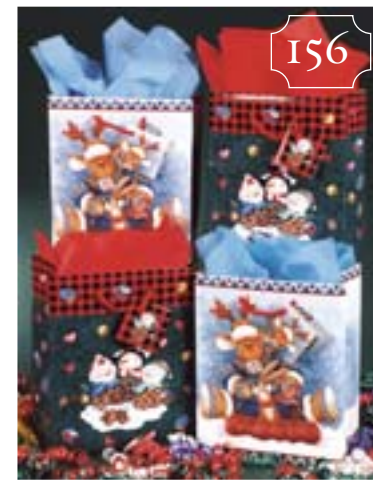

“Deer Friends” Bag, Tag & Tissue Assortment (Set of 4) ~ *Bolsas, tarjetas y papel de regalo con motivos decorativos de “Amigos ciervos” (Juego de 4)*

Whimsical holiday gift bags with soft handles, coordinating gift tags and tissue paper. The bags are 9 7/8” high.

#156 **$8.00**

Guardian Angels Roll ~ *Ángeles de la guarda*

40 sq ft (24” x 20’)

134 **$7.00**

I56

Baking Snowmen Roll ~ *Envoltura de regalo Panaderos de Nieve*

40 sq ft (24” x 20’)

142 **$7.00**

© Susan Winget, Designer's Collection